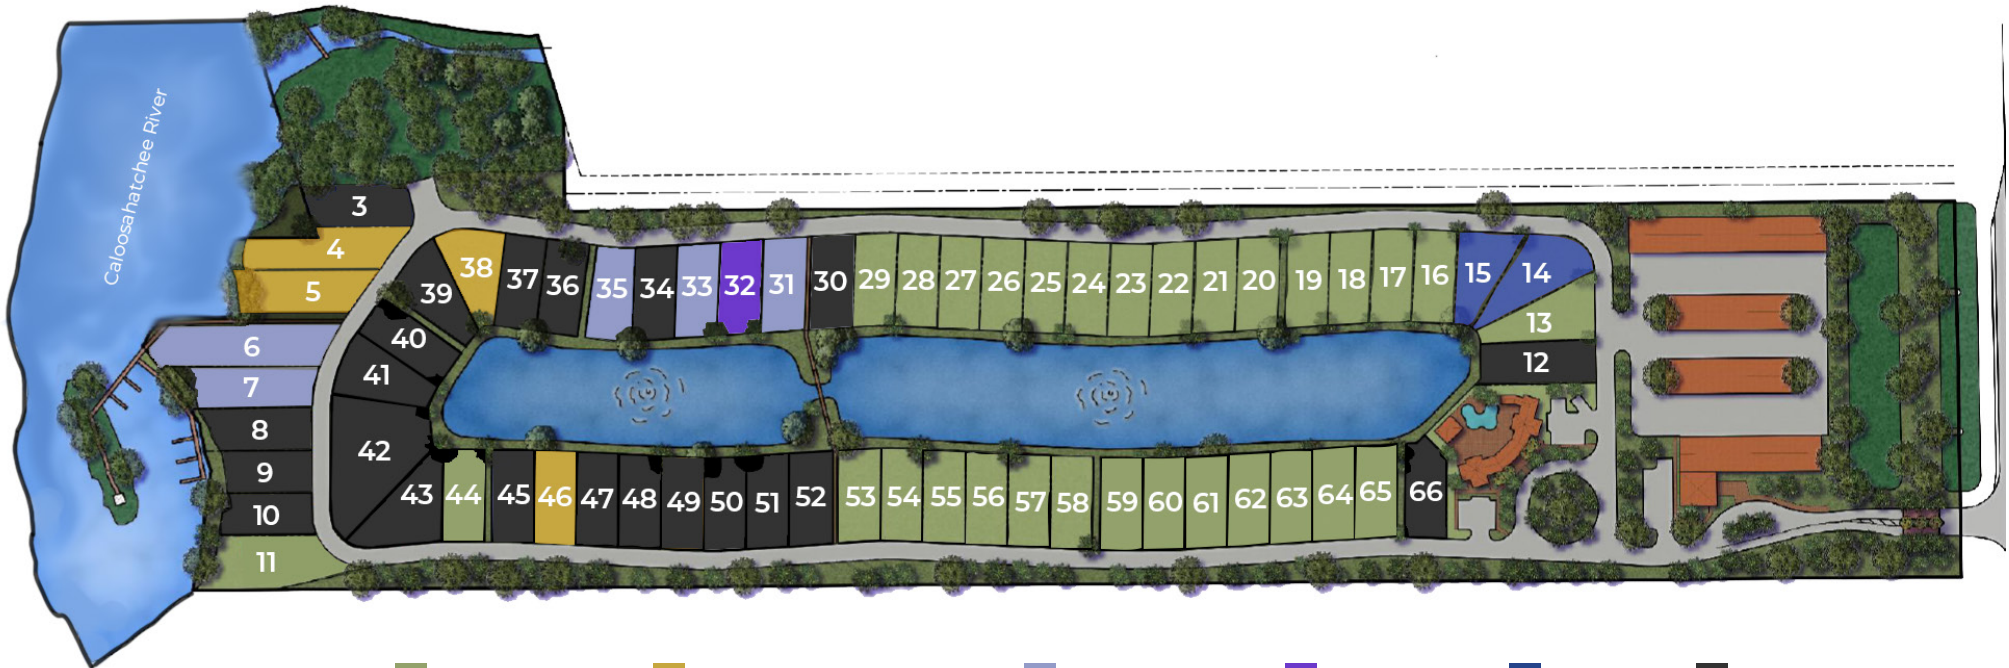

SOUTH FLORIDA'S Inland Paradise

LEGEND : ■ Available Lots ■ Move-In Ready Models ■ Resale Models ■ Resale Lots ■ Pending ■ Sold

RIVERLANDINGS
A PREMIER MOTORCOACH ENCLAVE

5942 State Road 80 West, LaBelle, FL 33935 Plan Your Next Visit **863.612.0104**