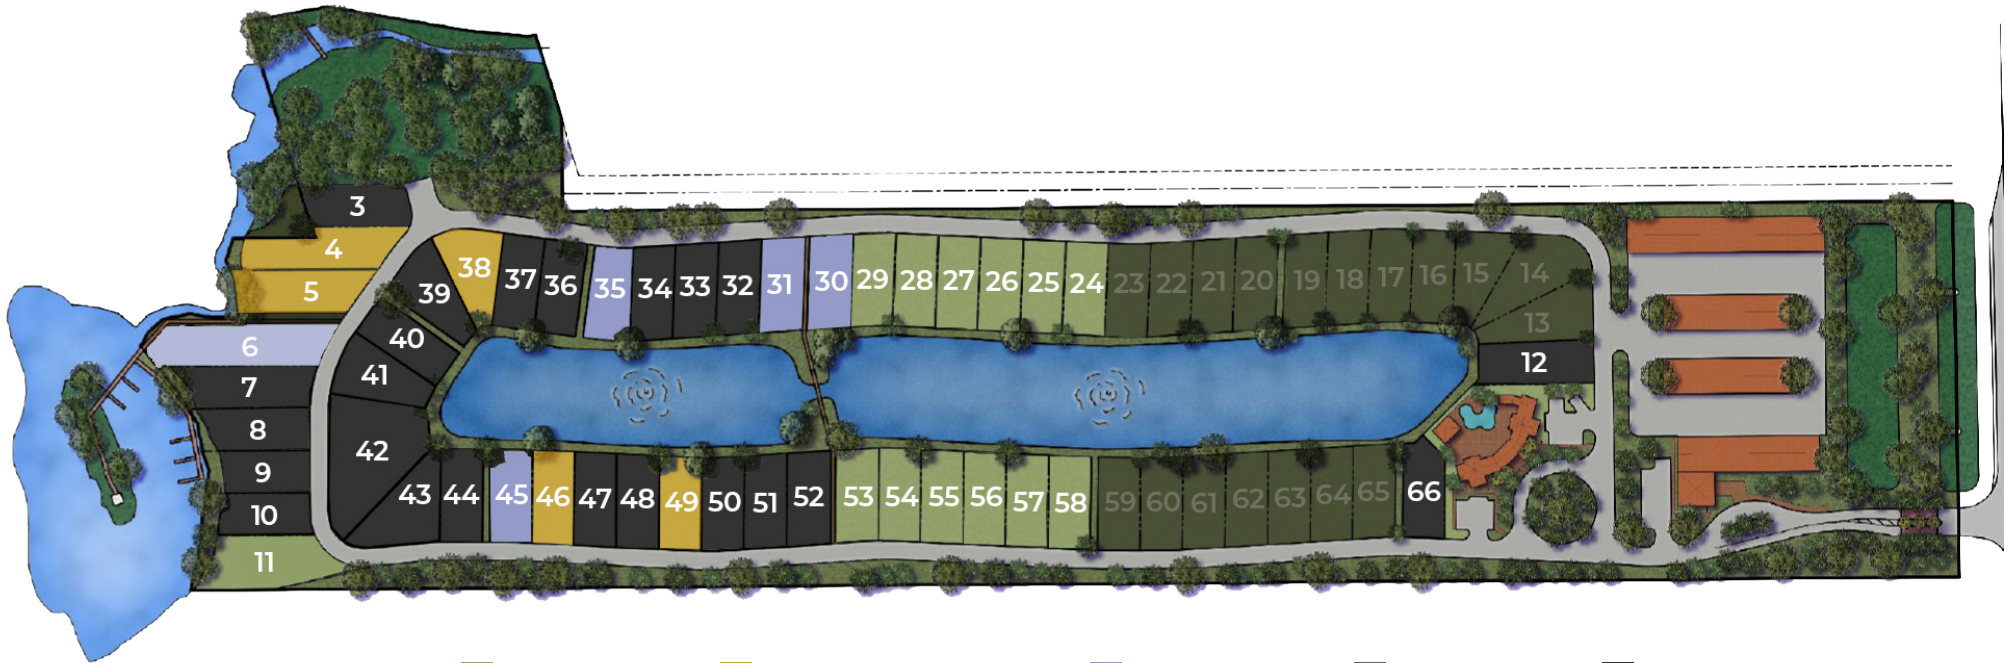

SOUTH FLORIDA'S Inland Paradise

LEGEND: ■ Available Lots ■ Move-In Ready Homes ■ Resale Homes ■ Not Available ■ Sold

RIVERLANDINGS
A PREMIER MOTORCOACH ENCLAVE

5942 State Road 80 West, LaBelle, FL 33935 Plan Your Next Visit [863.612.0104](tel:863.612.0104)